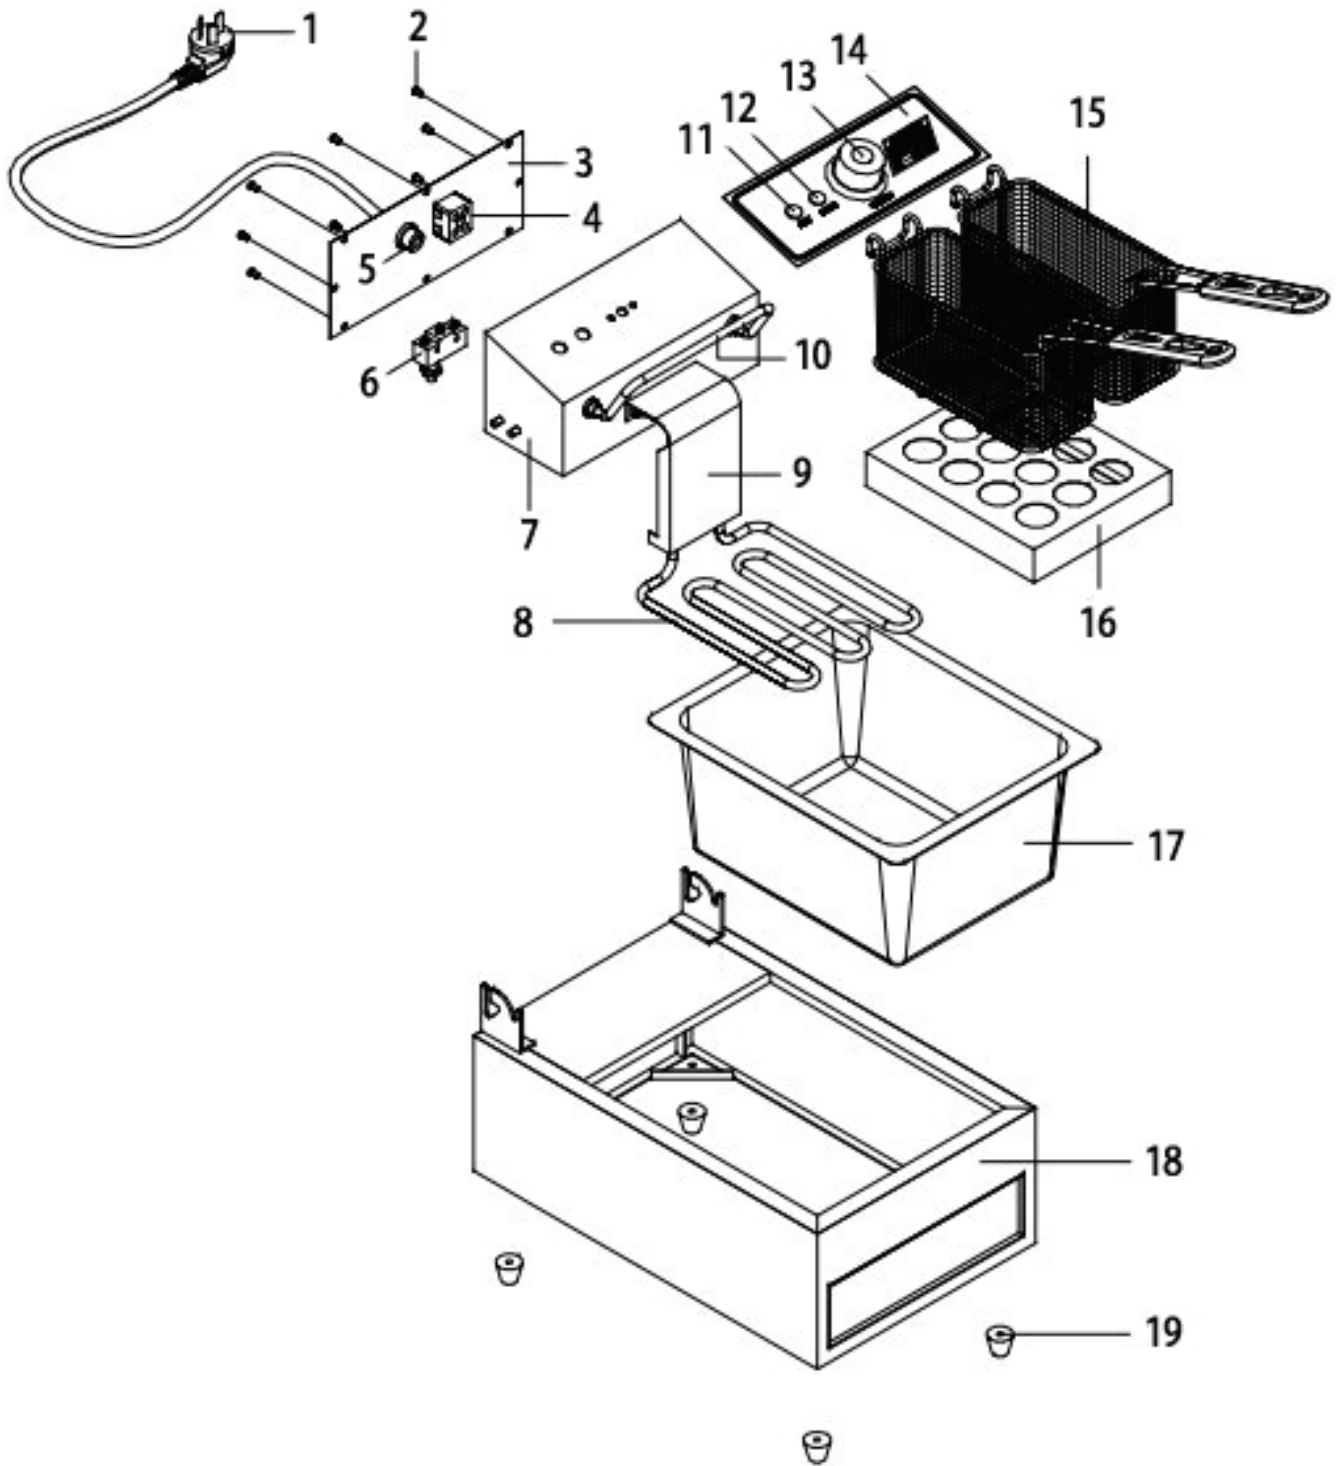

Parts Breakdown

Model CE-CN-0006 34867

Parts Breakdown

Model CE-CN-0006 34867

Item No.	Description	Position	Item No.	Description	Position	Item No.	Description	Position
75239	Power Cord for 34867	1	75246	Heater for 34867	8	75253	Basket for 34867	15
75240	M4-8 Screw for 34867	2	75247	Heater Back Cover for 34867	9	75254	Heater Bottom Cover for 34867	16
75241	Control Box Board for 34867	3	75248	Basket Hanging Rod for 34867	10	75255	Oil Tank for 34867	17
75242	Terminal Block for 34867	4	75249	Green Indicator for 34867	11	70400	Hard Surface for 34867	18
75243	Power Cord Fixtures for 34867	5	75250	Yellow Indicator for 34867	12	75256	Rubber Feet for 34867	19
AG910	Micro Switch New Style for 34867	6	70396	Thermostat for 34867	13	63500	Cover for 34867	
75245	Control Box for 34867	7	75252	PVC Board for 34867	14			